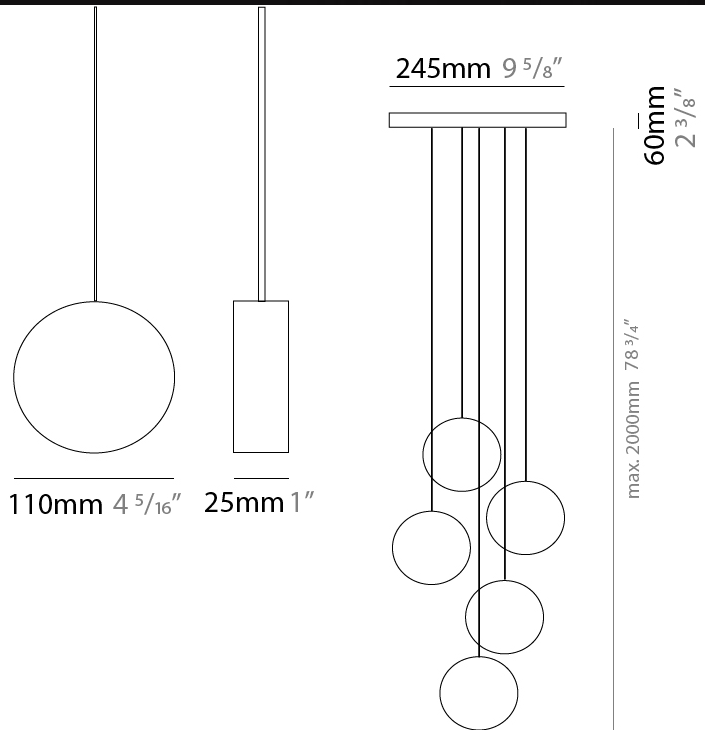

DO NOT DISTURB SUSPENSION

D131121-

base number _____
Finish Options _____

1. To build a product code in our configurator select the specify button on the base model # product page
2. To build a manual product code on this datasheet choose from the options listed below in blue font and add the suffix to the base model #

GENERAL

Series: Do Not Disturb
Partner: Knikerboker
Division: Design
Installation: Suspension
Product Type: Pendant
Mounting Location: Ceiling
Light Distribution: Direct / Indirect

PHYSICAL

Shape: Round
Diameter (mm): 245
Diameter (in): 9 5/8
Height (mm): 1500
Height (in): 59 1/16
Diffuser: Opal
Fixture Finish: [EWH / EBK / MAN / COF / PRD / SLF / GLF / CLF / BRL](#)
Fixture Material: Aluminum
Cable Details: Silicon Coaxial Cable 1500mm / 59 1/16"

ELECTRICAL

Lamp Type: LED
Input Wattage (W): 40
Total Output Wattage (W): 35
Dimming: Non-Dimmable
Driver Included: Yes
Driver Location: Integrated
Driver Type: Constant Voltage - Universal
Driver Class: Class 2
Input Voltage (V): 120 - 277
Output Voltage (V): 24
Upon Request: Remote: Phase dimming @120Vac only / Integral: 0-10Vdc dimming

LED

Number of LEDs: 5
Color Temperature (°K): 3000
Max. Delivered Lumen (lm): 5000
CRI: >85 CRI
Lamp Life (hrs): 50000

OPTICAL

RATINGS AND CERTIFICATIONS

Certified By: Certified for North American Standards
IP rating: IP20