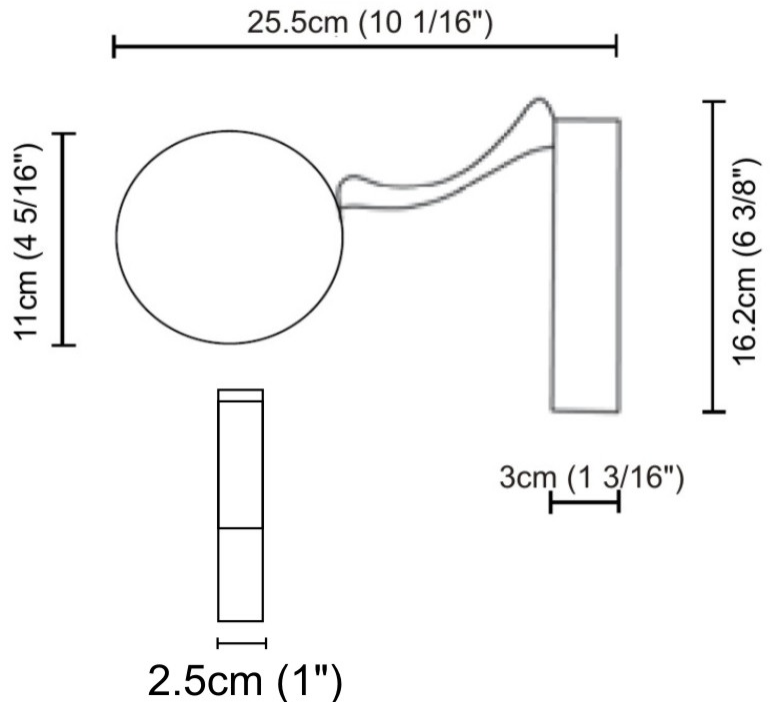

PROJECT
TYPE
SPECIFIER
QUANTITY
DATE

DO NOT DISTURB SURFACE

D133027-

base number   Finish
Options

1. To build a product code in our configurator select the specify button on the base model # product page
2. To build a manual product code on this datasheet choose from the options listed below in blue font and add the suffix to the base model #

GENERAL

Series: Do Not Disturb
Partner: Knikerboker
Division: Design
Installation: Surface
Product Type: Wall Surface
Mounting Location: Wall
Light Distribution: Direct / Indirect

PHYSICAL

Shape: Round
Diameter (mm): 110
Diameter (in): 4 3/16
Length (mm): 30
Length (in): 1 3/16
Width (mm): 25
Width (in): 1
Height (mm): 162
Height (in): 6 3/8
Extension (mm): 255
Extension (in): 10 1/16
Diffuser: Opal
Fixture Finish: [EWH](#) / [EBK](#) / [MAN](#) / [COF](#) / [PRD](#) / [SLF](#) / [GLF](#) / [CLF](#) / [BRL](#)
Fixture Material: Metal

ELECTRICAL

Lamp Type: LED
Total Output Wattage (W): 8
Dimming: Non-Dimmable
Driver Included: Yes
Driver Location: Integrated
Driver Type: Constant Voltage - Universal
Driver Class: Class 2
Input Voltage (V): 120 - 277
Upon Request: Integral: Phase dimming 120Vac / (See components)
Remote: 0-10Vdc dimming

LED

Number of LEDs: 1
Color Temperature (°K): 3000
Max. Delivered Lumen (lm): 1000
CRI: >85 CRI
Lamp Life (hrs): 50000

OPTICAL

RATINGS AND CERTIFICATIONS

Certified By: Certified for North American Standards
IP rating: IP20