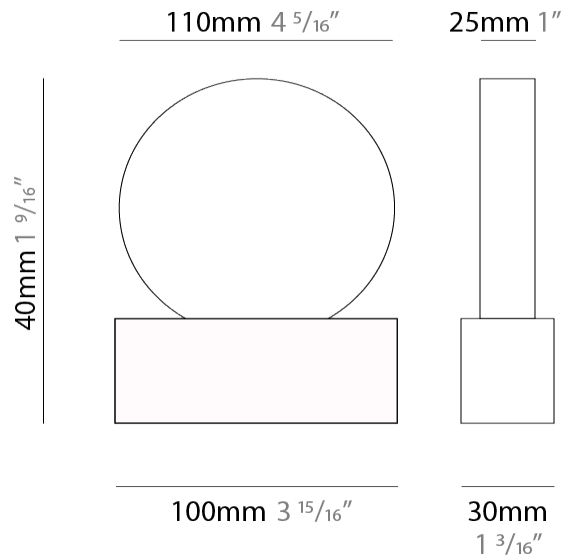

PROJECT	_____
TYPE	_____
SPECIFIER	_____
QUANTITY	_____
DATE	_____

DO NOT DISTURB PORTABLE

D134019-

base number   Finish
Options

1. To build a product code in our configurator select the specify button on the base model # product page
2. To build a manual product code on this datasheet choose from the options listed below in blue font and add the suffix to the base model #

GENERAL

Series: Do Not Disturb
Partner: Knikerboker
Division: Design
Installation: Portable
Product Type: Table
Mounting Location: Table
Light Distribution: Direct / Indirect

PHYSICAL

Shape: Round
Length (mm): 110
Length (in): 4 ⁵/₁₆
Width (mm): 30
Width (in): 1 ³/₁₆
Height (mm): 140
Height (in): 5 ¹/₂
Diffuser: Opal
Fixture Finish: EWH / EBK / MAN / COF / PRD / SLF / GLF / CLF / BRL
Fixture Material: Metal

ELECTRICAL

Lamp Type: LED
Total Output Wattage (W): 8
Dimming: Non-Dimmable
Driver Included: Yes
Driver Location: Integrated
Driver Type: Constant Voltage 120Vac
Driver Class: Class 2
Input Voltage (V): 120
Output Voltage (V): 24

LED

Number of LEDs: 1
Color Temperature (°K): 3000
Max. Delivered Lumen (lm): 1000
CRI: >85 CRI

OPTICAL

RATINGS AND CERTIFICATIONS

Certified By: Certified for North American Standards
IP rating: IP20